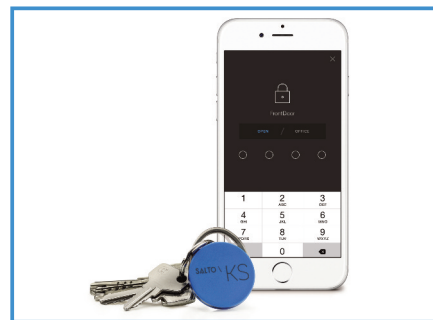

KEY BENEFITS

- Simple and easy to use, manage and extend
- State of the art solution for less investment
- Highly secure
- 24/7 availability
- Powerful management information is easy to extract
- Offers access control in locations where other systems may not work
- Minimum disturbance to doors when installing handles

KEY FEATURES

- Granular policy setting
- Real time updates
- Works on any device/platform
- Always exit safe functionality
- Easy to assign rights
- Powerful messaging capability
- Remotely open or lock doors

IDEAL FOR

Organisations wishing to take advantage of cloud technology to secure their premises and control building access using a subscription based model.

SPECIFICATIONS

- Operating Systems: Supports latest Window and iOS operating Systems
- Mobile support: Supported on Android, iOS or Windows devices

AIT are UK based providers of print & copy software, access control solutions and ID Cards.

We pride ourselves on our levels of service. Working closely with our customer to provide optimised solutions that offer real value for money

We provide flexible training, onsite consultancy and installation, telephone and web-based technical support and deployment assistance

If you can't find what you need please contact our solutions team outlining your requirements and we will do our best to assist you.

EVALUATION AVAILABLE

- Pilots or proof of concept trials are available for a small area on receipt of a purchase order. Please speak to one of our solutions consultants for more information.
- For more information please contact one of our solutions team:
  T: 0113 273 0300 E: solutions@ait.co.uk

AIT 2 Hawthorn Park, Coal Road, Leeds LS14 1PQ, UK

T: 0113 273 0300

F: 0113 273 0302

E: solutions@ait.co.uk

W: www.ait.co.uk

Company registration number: 4380885

300115EAM03